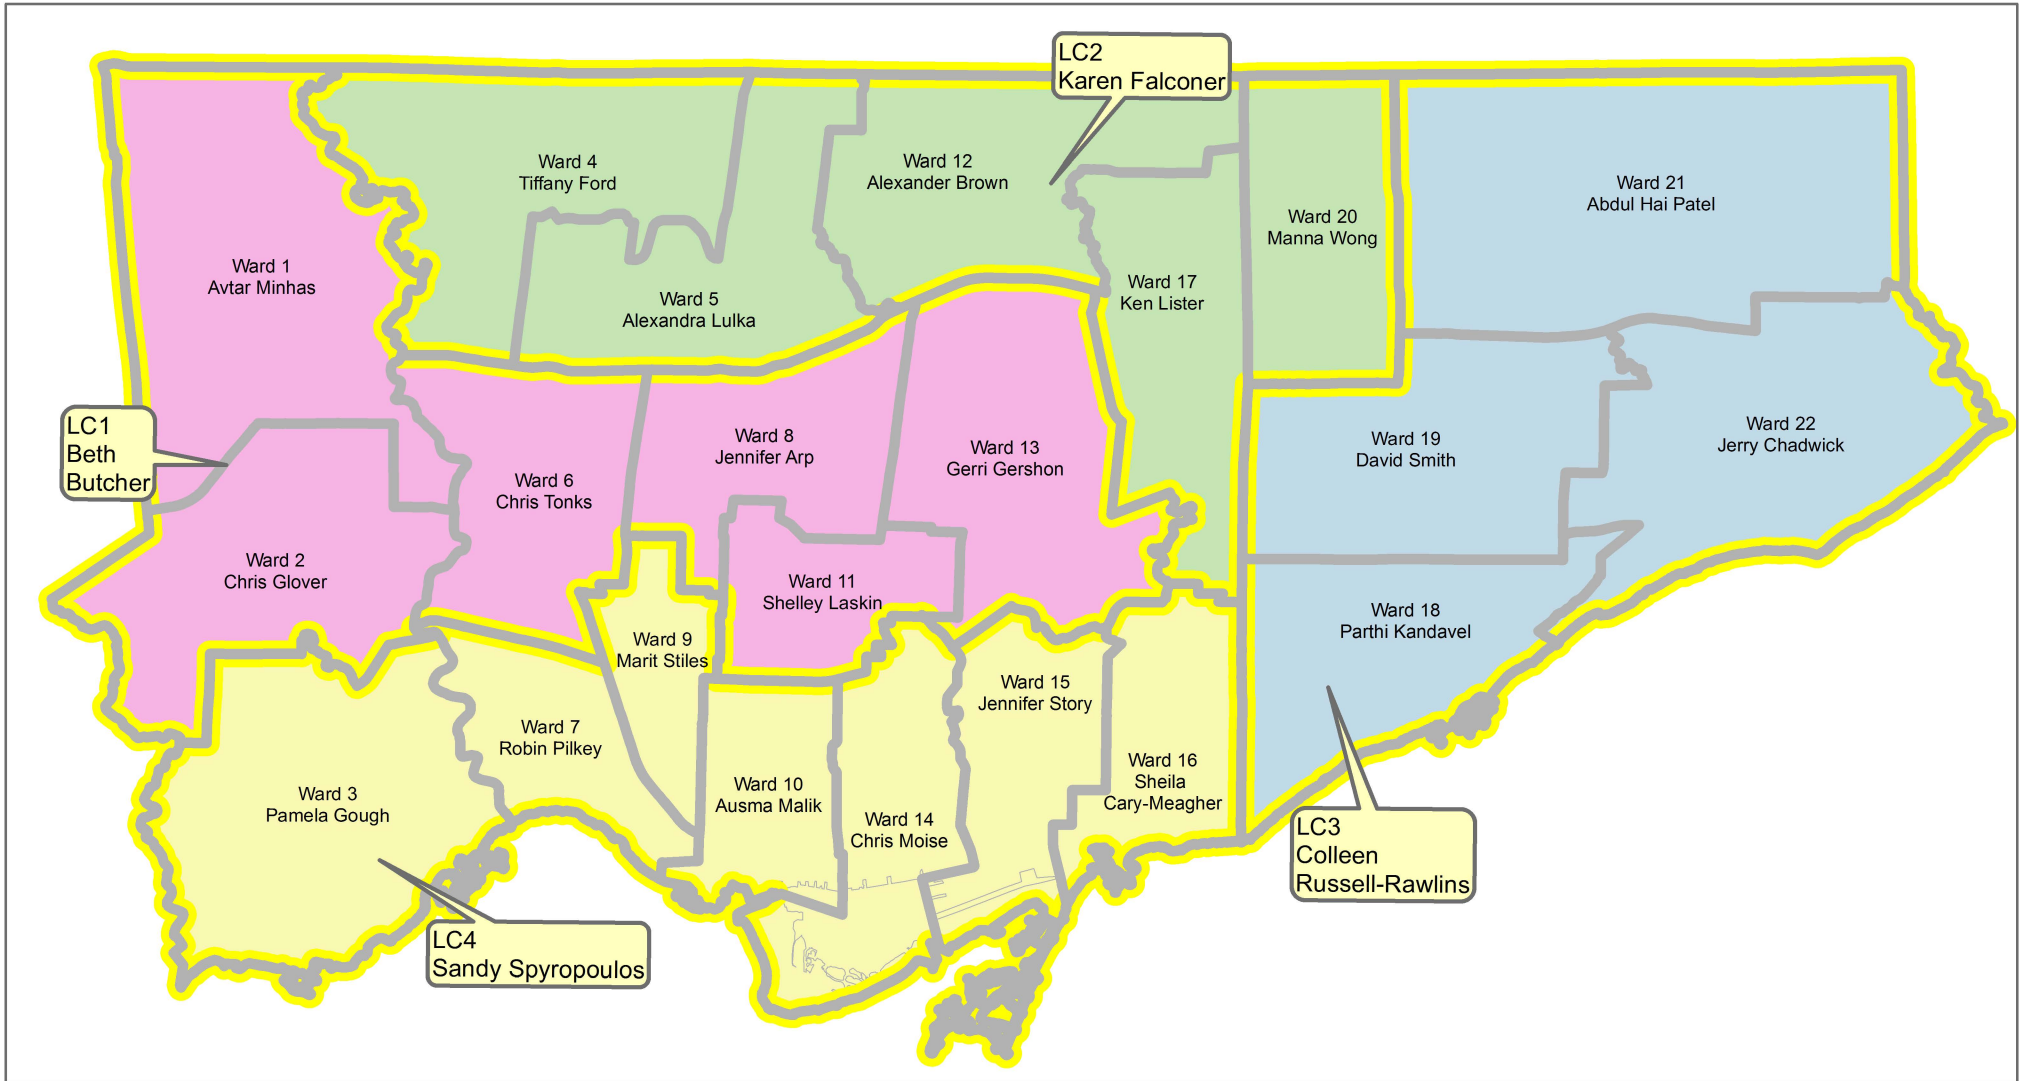

Trustee Ward and Learning Centres 2017

Produced by:
Planning Division,
August 2017
Source:
Base Map- Geospatial Competency Centre

Legend:

-  Trustee Ward
-  Learning Centre