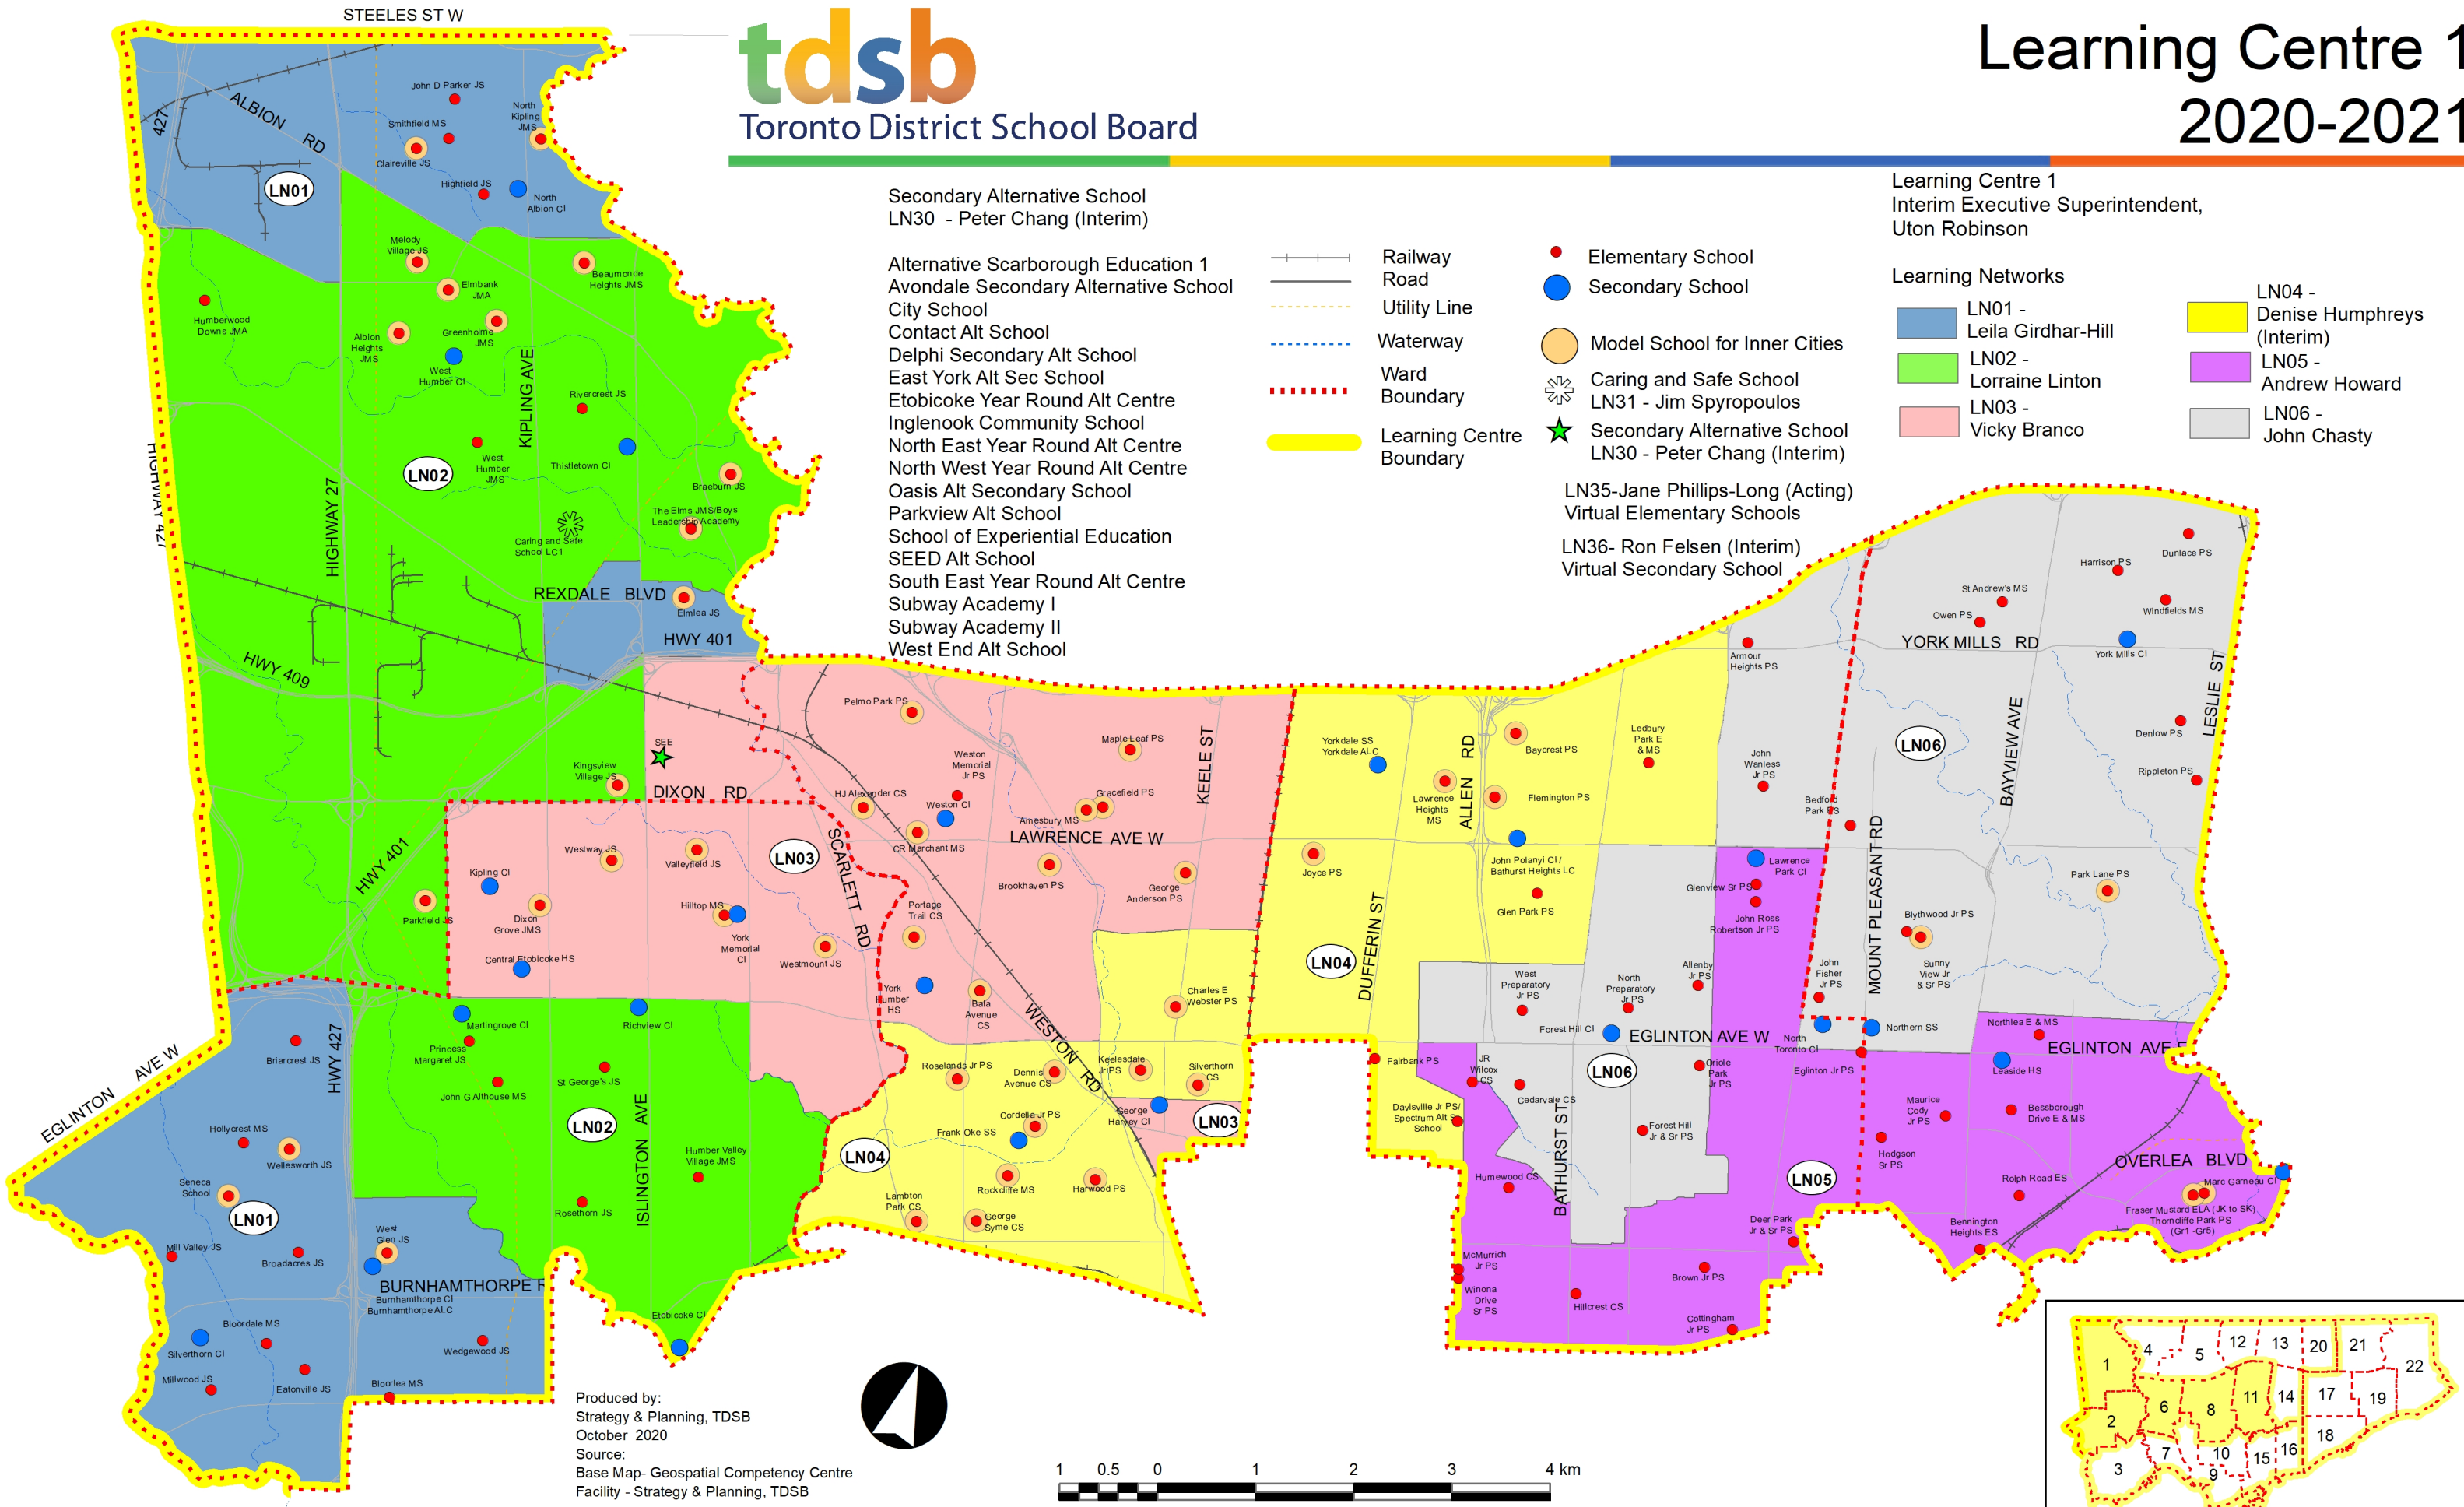

Learning Centre 1
Interim Executive Superintendent,
Uton Robinson

Secondary Alternative School
LN30 - Peter Chang (Interim)

Alternative Scarborough Education 1
Avondale Secondary Alternative School
City School
Contact Alt School
Delphi Secondary Alt School
East York Alt Sec School
Etobicoke Year Round Alt Centre
Inglenook Community School
North East Year Round Alt Centre
North West Year Round Alt Centre
Oasis Alt Secondary School
Parkview Alt School
School of Experiential Education
SEED Alt School
South East Year Round Alt Centre
Subway Academy I
Subway Academy II
West End Alt School

- Railway
- Road
- Utility Line
- Waterway
- Ward Boundary
- Learning Centre Boundary
- Elementary School
- Secondary School
- Model School for Inner Cities
- Caring and Safe School
  LN31 - Jim Spyropoulos
- Secondary Alternative School
  LN30 - Peter Chang (Interim)

Learning Networks

- LN01 - Leila Girdhar-Hill
- LN02 - Lorraine Linton
- LN03 - Vicky Branco
- LN04 - Denise Humphreys (Interim)
- LN05 - Andrew Howard
- LN06 - John Chasty

LN35-Jane Phillips-Long (Acting)
Virtual Elementary Schools

LN36- Ron Felsen (Interim)
Virtual Secondary School

Produced by:
Strategy & Planning, TDSB
October 2020
Source:
Base Map- Geospatial Competency Centre
Facility - Strategy & Planning, TDSB

L:GIS/FOS/LC2020/P20200808 LC1with LN.mxd