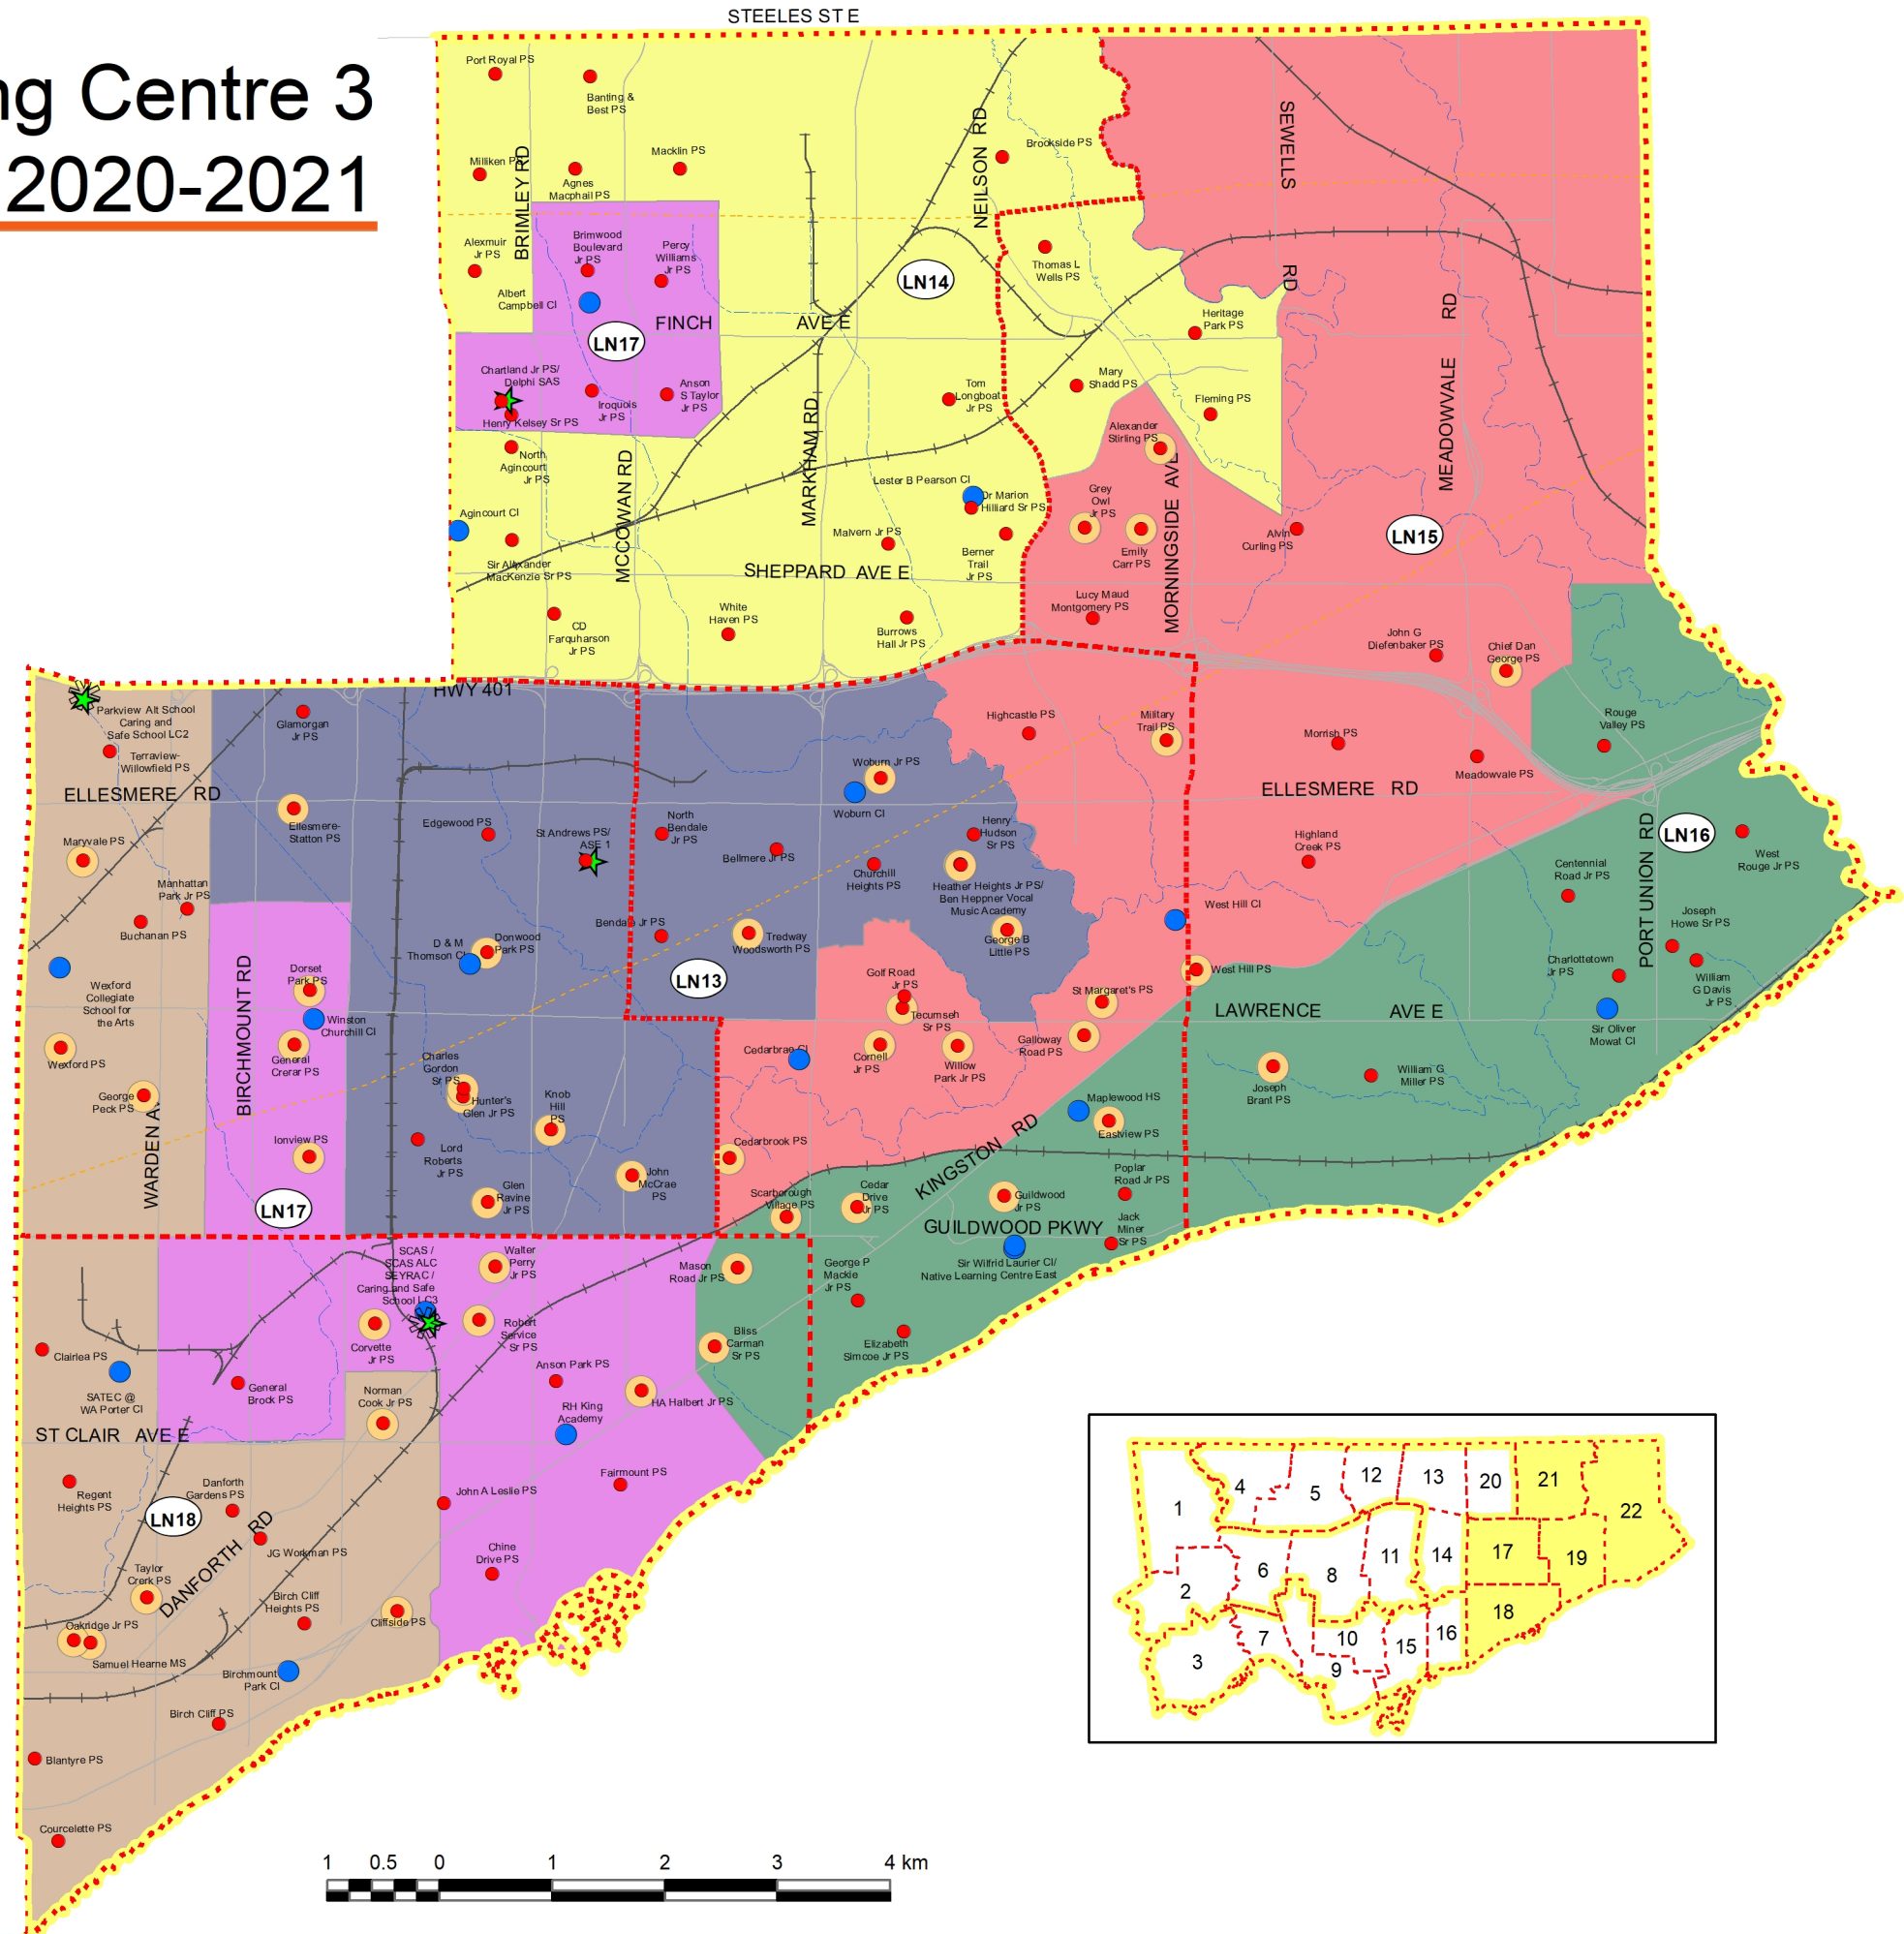

# Learning Centre 3 2020-2021

Learning Centre 3  
Interim Executive Superintendent,  
Lynn Strangway

**Learning Networks**

- LN13 - Kurt McIntosh (Interim)
- LN14 - Kerry-Lynn Stadnyk
- LN15 - Sheryl Robinson Petrazzini
- LN16 - Shirley Chan
- LN17 - Diana Panagiotopoulos
- LN18 - Liz Holder (Interim)

Secondary Alternative School  
LN30 - Peter Chang (Interim)

- Alternative Scarborough Education 1  
Avondale Secondary Alternative School  
City School  
Contact Alt School  
Delphi Secondary Alt School  
East York Alt Sec School  
Etobicoke Year Round Alt Centre  
Inglenook Community School  
North East Year Round Alt Centre  
North West Year Round Alt Centre  
Oasis Alt Secondary School  
Parkview Alt School  
School of Experiential Education  
SEED Alt School  
South East Year Round Alt Centre  
Subway Academy I  
Subway Academy II  
West End Alt School

- Railway
- Road
- Utility Line
- Waterway
- Ward Boundary
- Learning Centre Boundary

Produced by:  
Strategy & Planning, TDSB  
October 2020

Source:  
Base Map- Geospatial Competency Centre  
Facility - Strategy & Planning, TDSB