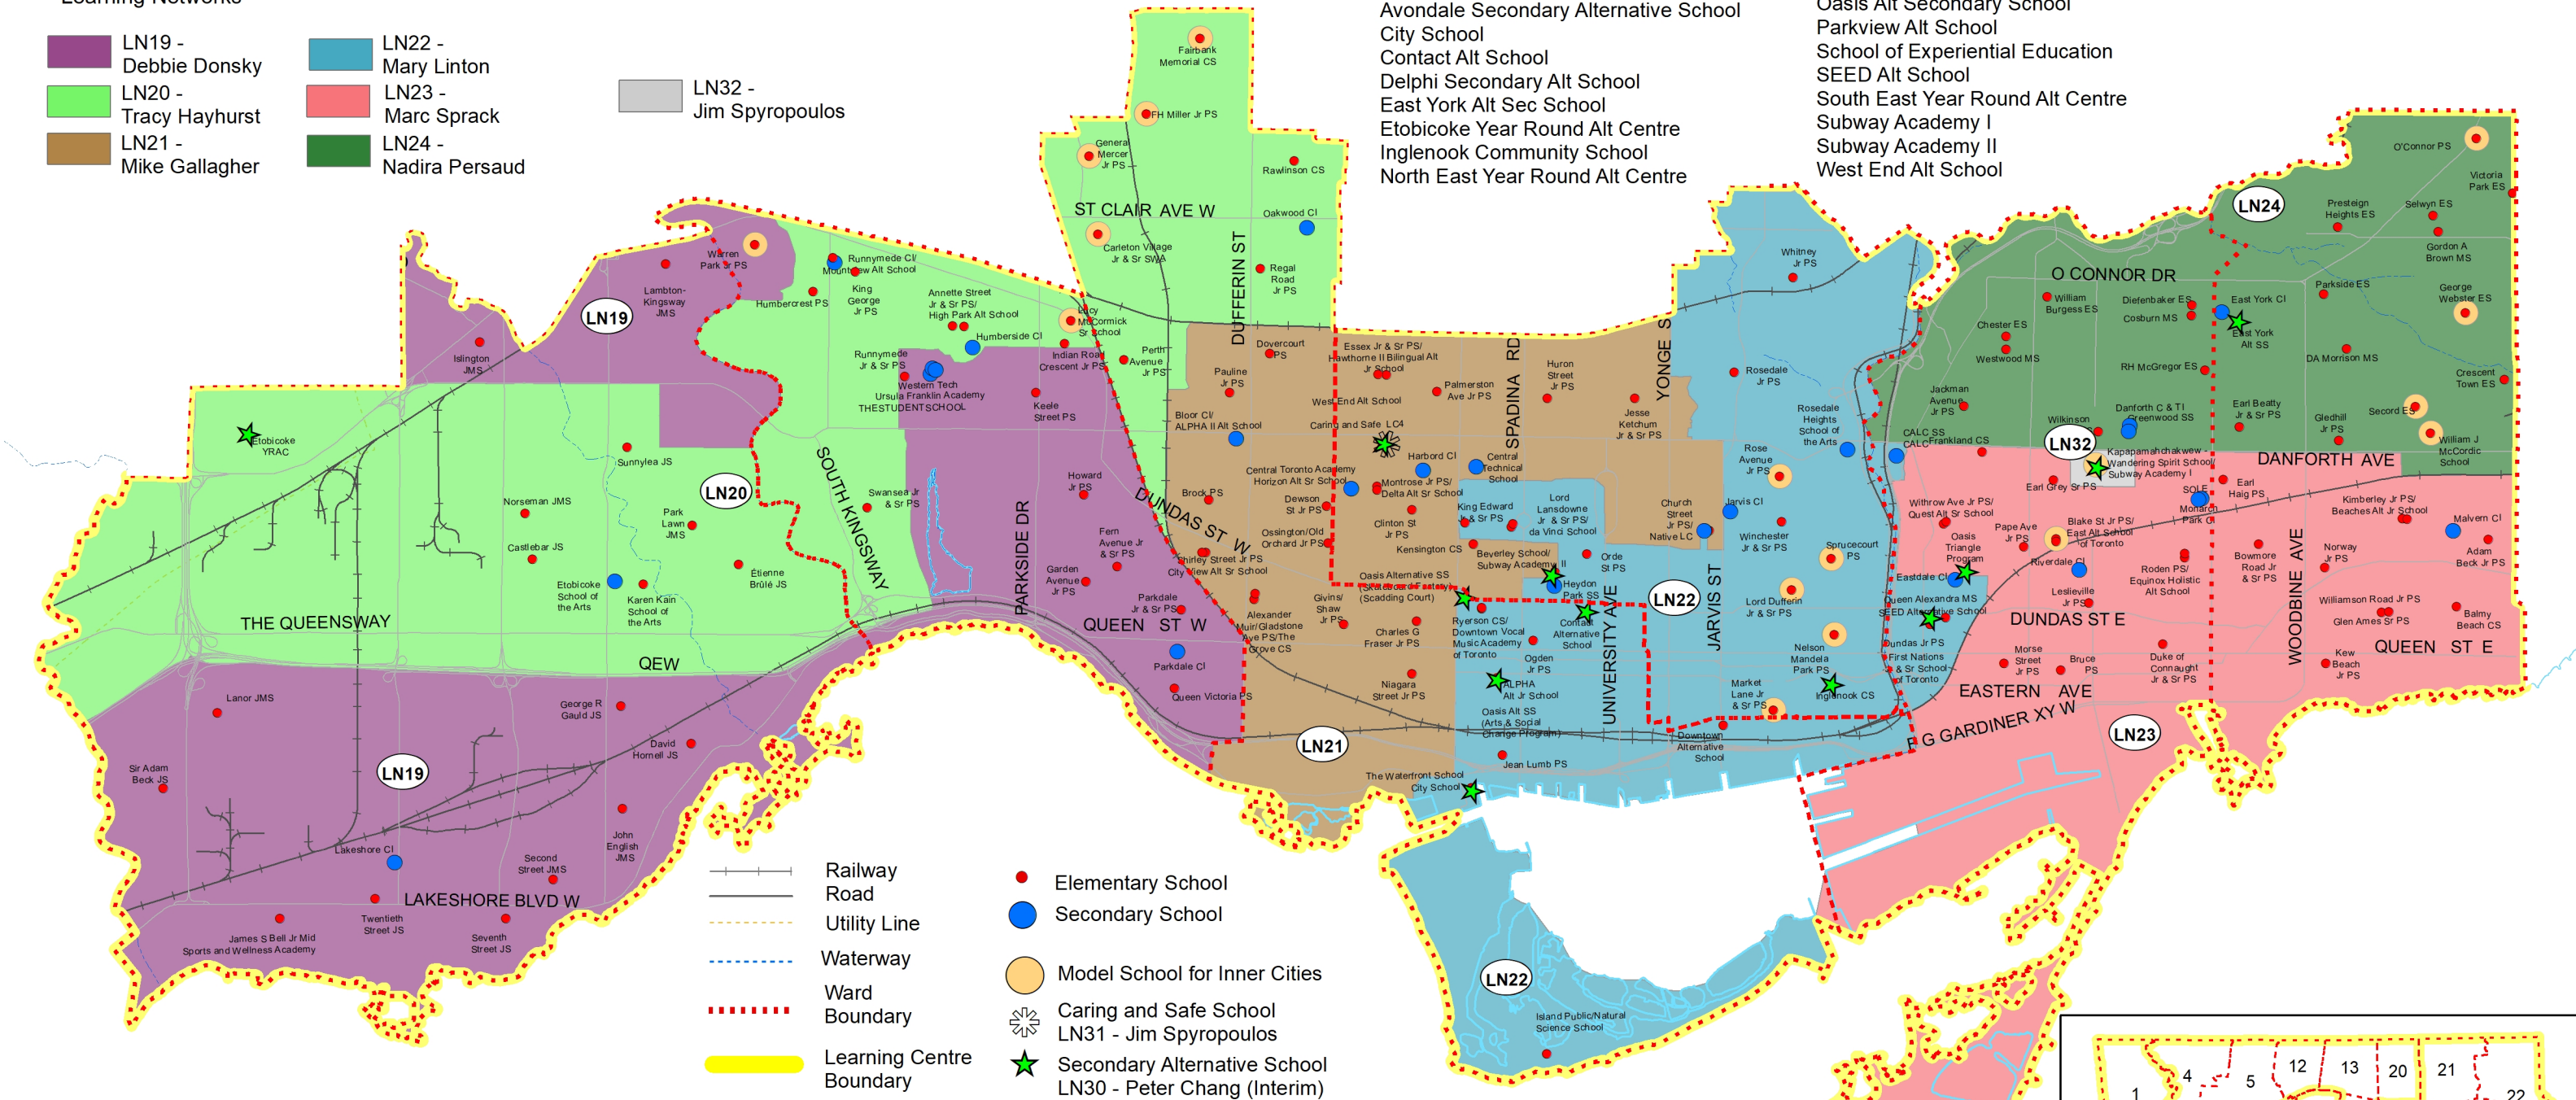

Secondary Alternative School  
LN30- Peter Chang (Interim)

Alternative Scarborough Education 1  
Avondale Secondary Alternative School  
City School  
Contact Alt School  
Delphi Secondary Alt School  
East York Alt Sec School  
Etobicoke Year Round Alt Centre  
Inglenook Community School  
North East Year Round Alt Centre

North West Year Round Alt Centre  
Oasis Alt Secondary School  
Parkview Alt School  
School of Experiential Education  
SEED Alt School  
South East Year Round Alt Centre  
Subway Academy I  
Subway Academy II  
West End Alt School

- Railway
- Road
- Utility Line
- Waterway
- Ward Boundary
- Learning Centre Boundary
- Elementary School
- Secondary School
- Model School for Inner Cities
- Caring and Safe School  
LN31 - Jim Spyropoulos
- Secondary Alternative School  
LN30 - Peter Chang (Interim)

Produced by:  
Strategy & Planning, TDSB  
October 2020  
Source:  
Base Map- Geospatial Competency Centre  
Facility - Strategy & Planning, TDSB