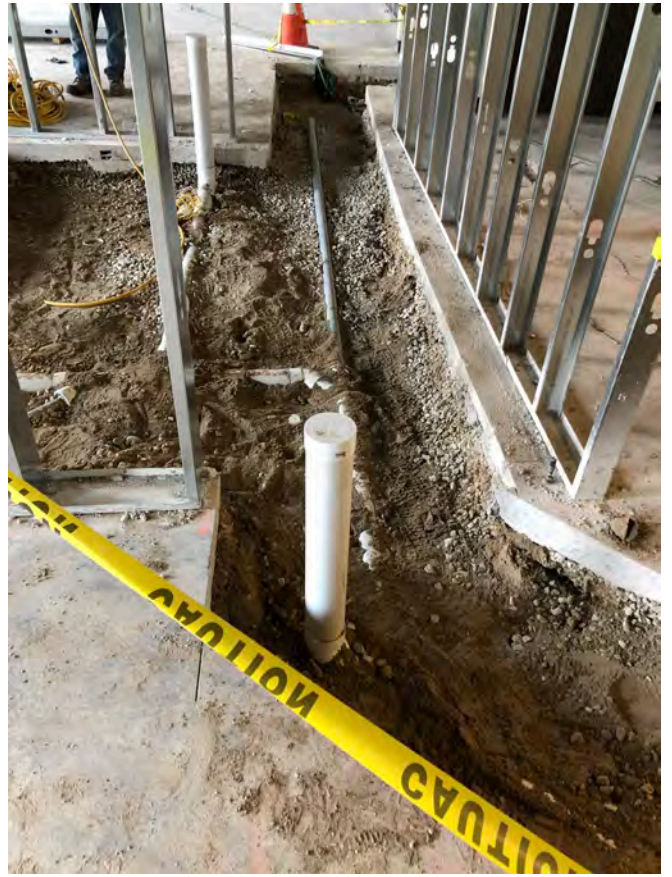

### **PROGRESS OF THE WORK:**

- Note – This report reflects construction progress on the site – and acknowledges the changed general work and construction environments associated with the on-going COVID 19 restrictions. The current Substantial Performance date is the end of November 2021. Note that this end-date reflects licensing protocols for Baycrest Childcare.
- The project remains on schedule – issues are the result the current provincial shut-down and associated issues with either the material supply chain or labour premiums. The contractor & TDSB will continue to find areas where the risks of delay can be mitigated and schedule advanced.
- The demolition & remediation work is now complete, along with major service routing, trenching for new plumbing services for Childcare & Kindergarten. New openings & partitions have been laid out/roughed in.
- The creation of outdoor play areas & overall landscape improvements are well under way. The intent is to have the initial phase of this work complete by September. The TDSB Sustainability team has been brought in to review opportunities for further improvements. The development of outdoor space remains a key component of this project.
- The contractor continues to be vigilant regarding the activity of the various sub-trades. The construction team will continue to balance the need to accelerate the schedule of work where possible with the immediate concerns of working hours.
- The focus in the next weeks will be the acceleration of work that could be an issue with the return of children in September.